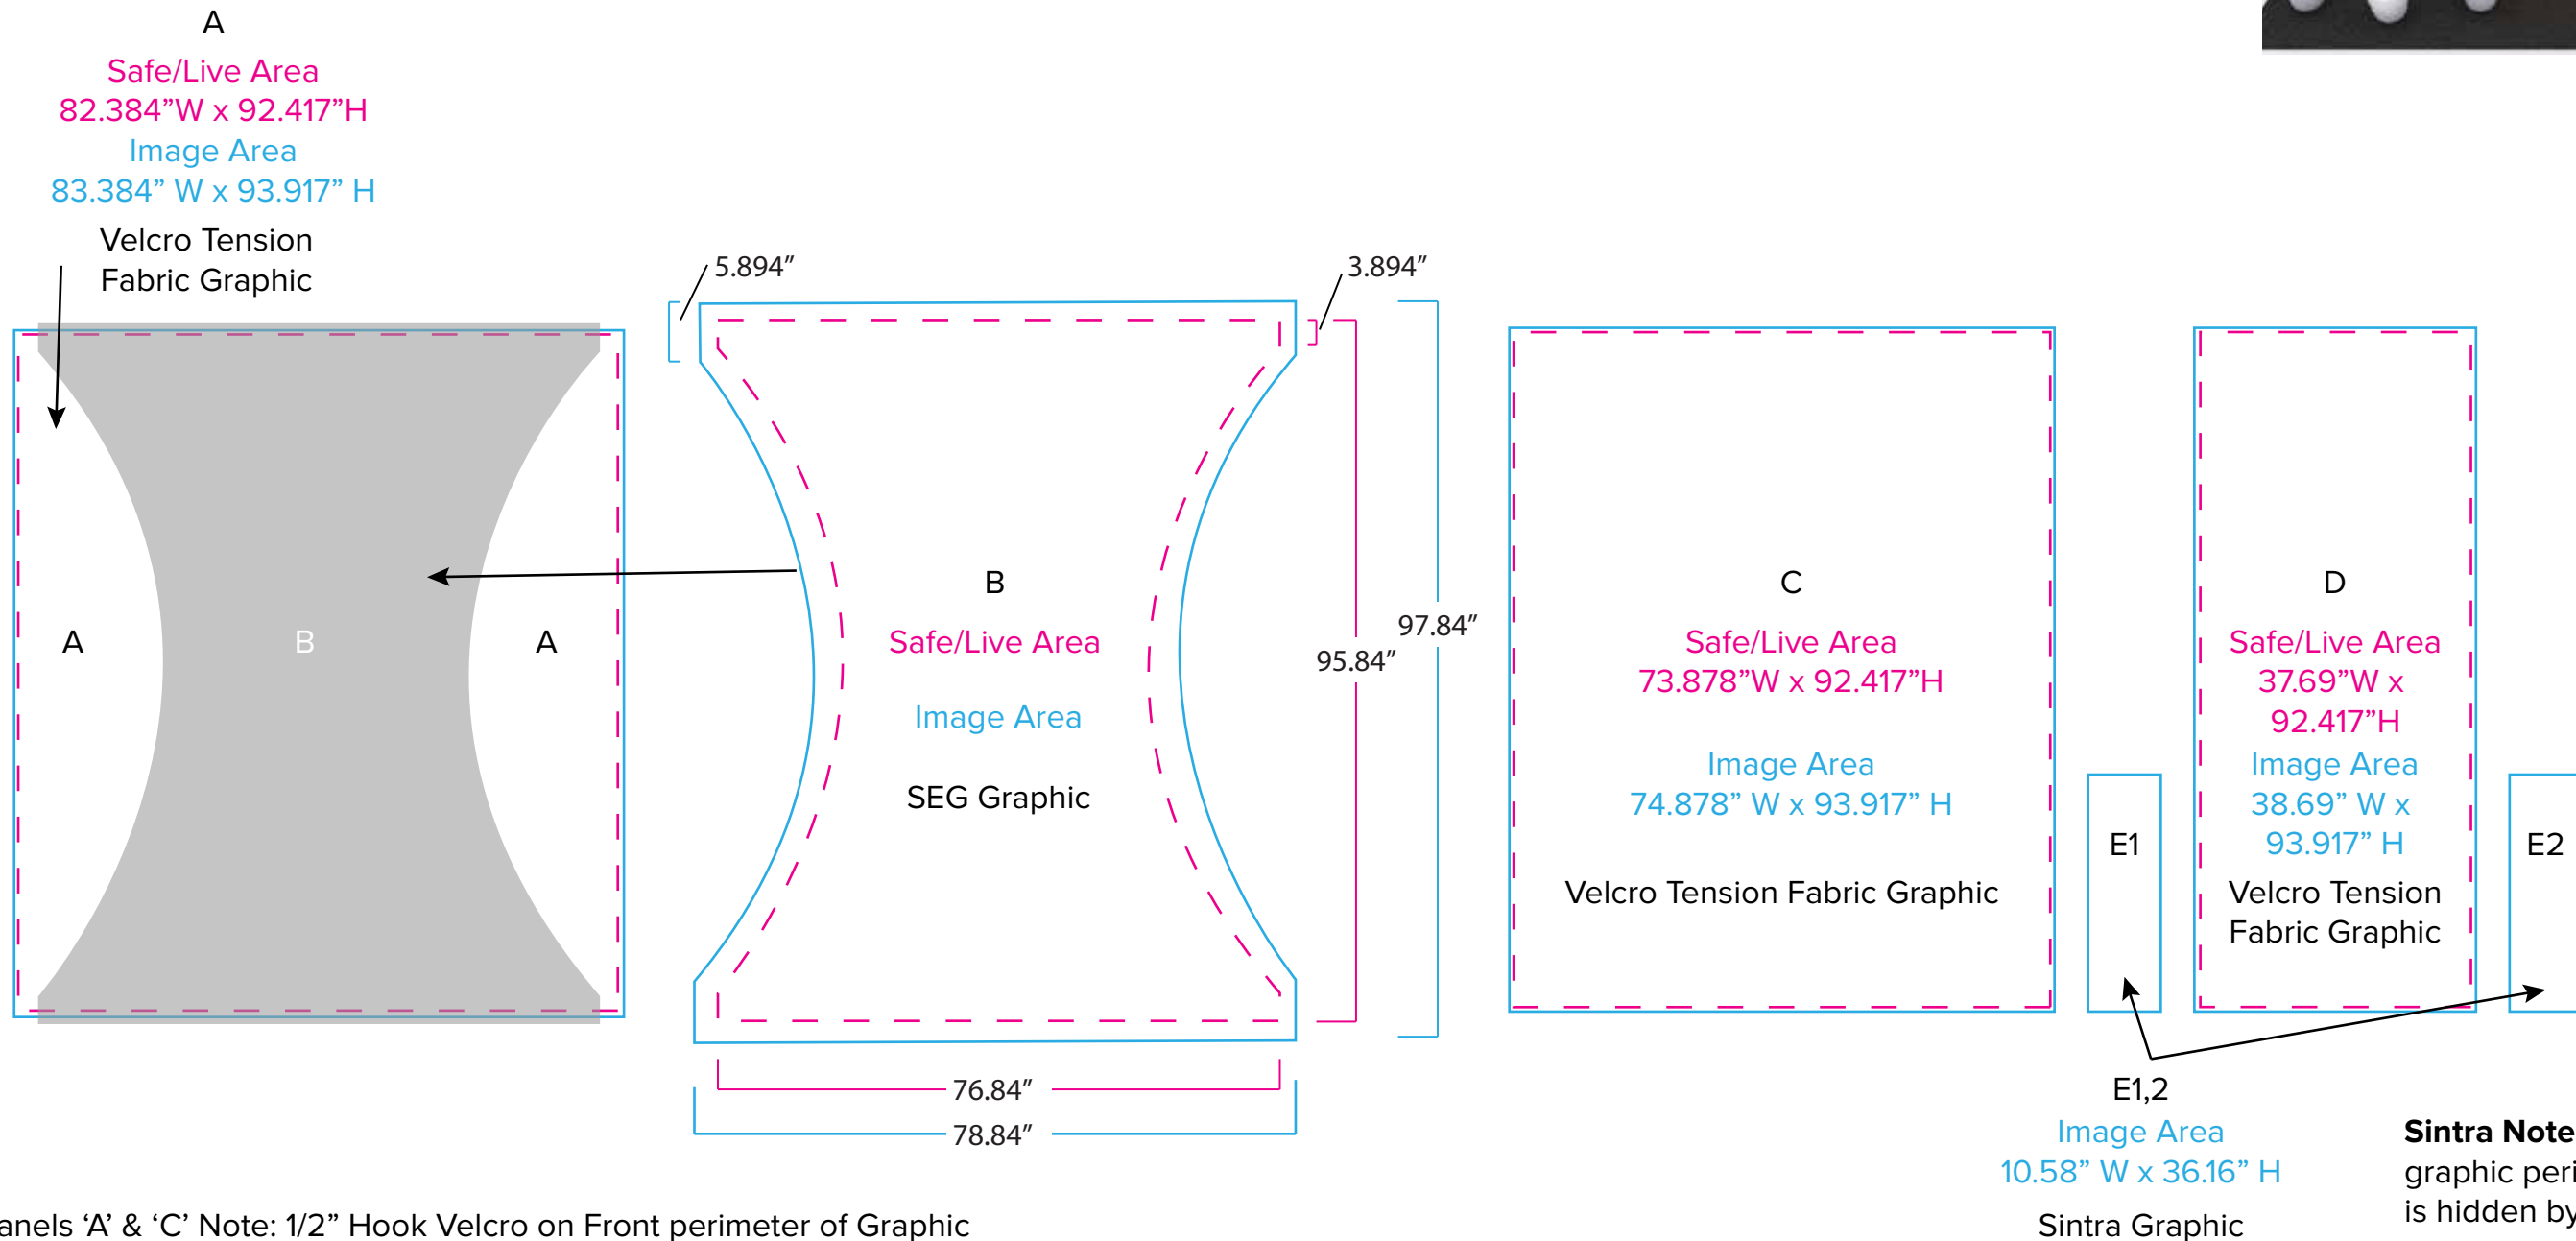

Graphic Template  
10 x 20 Inline Exhibit

Velcro Tension Fabric Graphics, SEG Graphic, 1/4" Sintra Graphic

Panels 'A' & 'C' Note: 1/2" Hook Velcro on Front perimeter of Graphic

**NOTE:** All Raster Art (jpg, tiff,psd, png, etc.) must be at least 100 dpi at print size.  
Standard kits are often customized. Please check with Customer Service to ensure that this template matches your specific job.